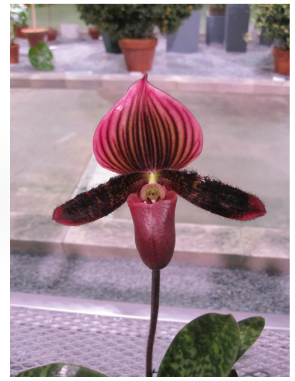

March 2014

Pinelands Orchid Society

<http://www.pinelandsorchidsociety.org>

P.O. Box 954 - Voorhees, NJ 08043

There's Still Time to Enter Your Orchids in the Competitive Classes at the 2014 Flower Show!

There are two more opportunities to enter your orchids in the Competitive Classes of this year's Philadelphia International Flower Show. The next entry day at the Show is Tuesday, March 4th, from 7:00—9:30 a.m. There are four Novice Classes (*Phalaenopsis*, *Cattleya* and Alliance, *Paphiopedilum*, and a class for "any other species or hybrid"). Novice Classes are for anyone who has never won a blue ribbon at the Flower Show. There are also three **new** classes on Tuesday: any mounted blooming orchid; any non-blooming orchid with interesting foliage; and an orchid terrarium containing at least two types of blooming orchids.