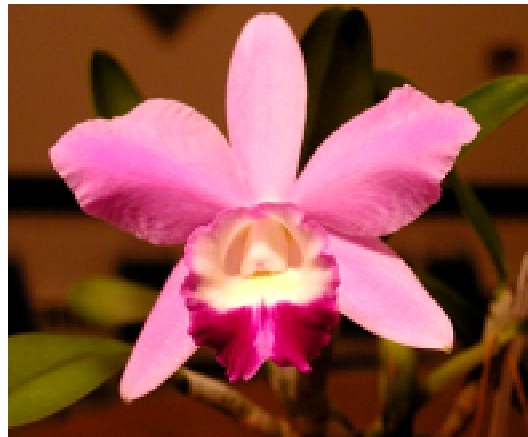

Pinelands Orchid Society Highlights from the Show Table October 4, 2005

Blc. Mem. Vida Lee 'Mei Lynn'
10 Points – Eileen Willison

Paph. (Pulsar x Black
Cherry) #1 x fairrieanum
Super Red
1st Prize – Donna Boyle